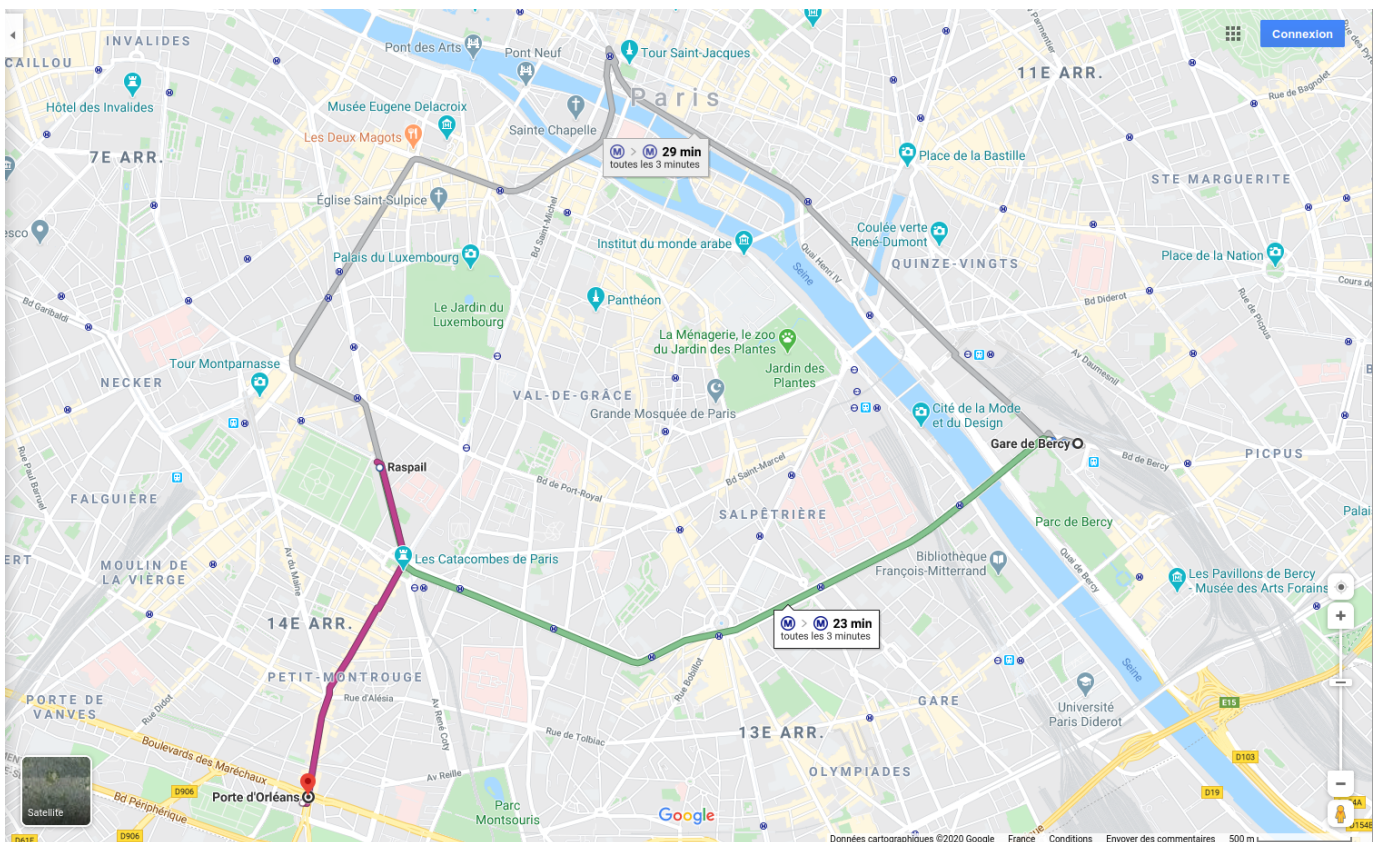

To reach the metro station (line 4) Porte d'Orléans

From Bercy train station

Travel time: 23 mn

1 change of metro only

- Walk (1 mn) to **Bercy** metro station
Take line **M 6** towards Charles de Gaulle-Etoile
- Change at **Denfert Rochereau**, and take line **M 4** towards Bagneux Lucie Aubrac
- Get off at **Porte d'Orléans** station

- From **Porte d'Orléans** station, follow **Exit 6 (Rue de la Légion Etrangère)**, then cross the square.