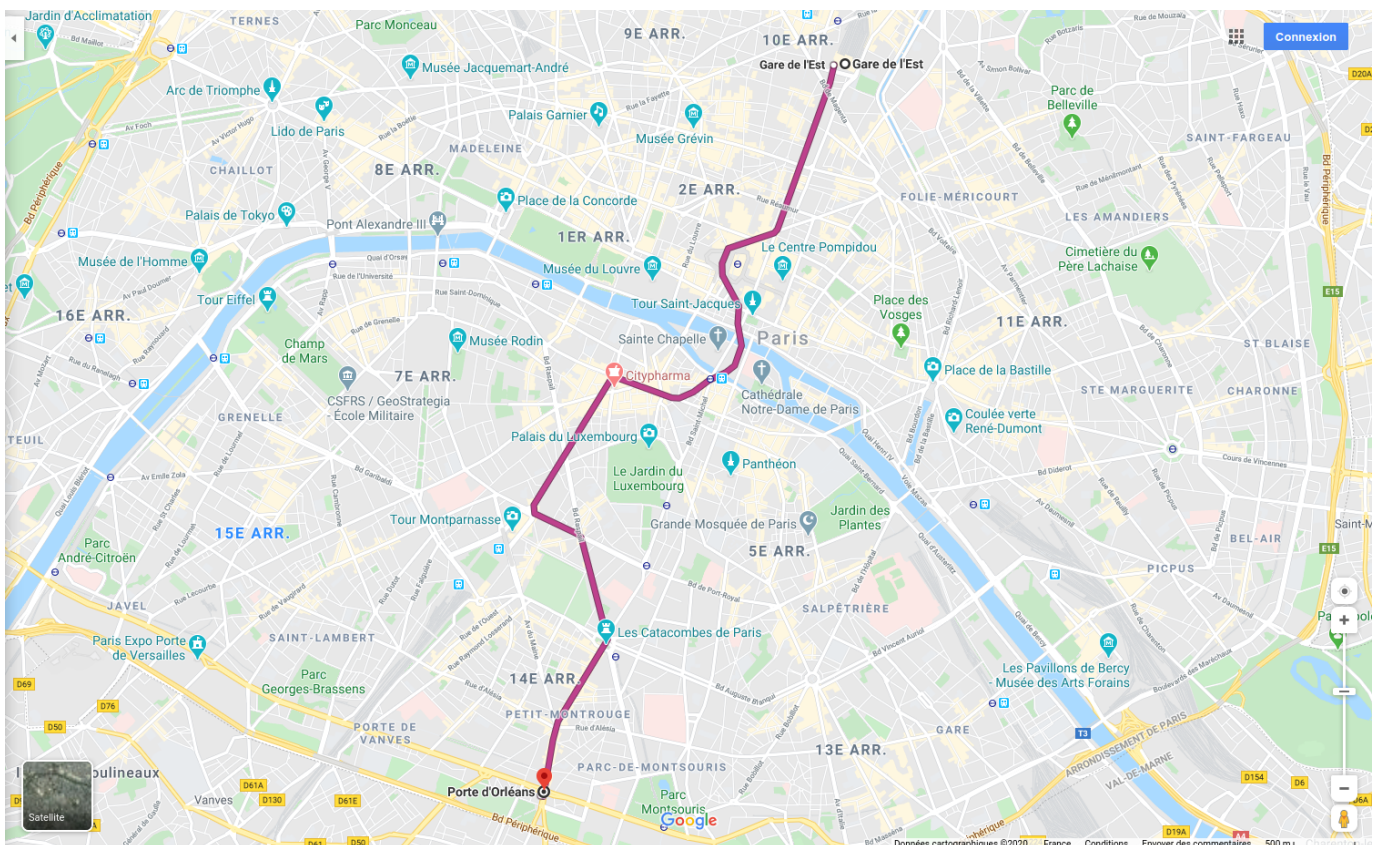

# To reach the metro station (line 4) Porte d'Orléans

## From East Railway Station (Gare de l'Est)

Travel time: 27 mn

No metro change

- **Gare de l'Est**  
Take line **M 4** towards Bagneux Lucie Aubrac
- Get off at **Porte d'Orléans** station

- From **Porte d'Orléans** station, follow **Exit 6 (Rue de la Légion Etrangère)**, then cross the square.