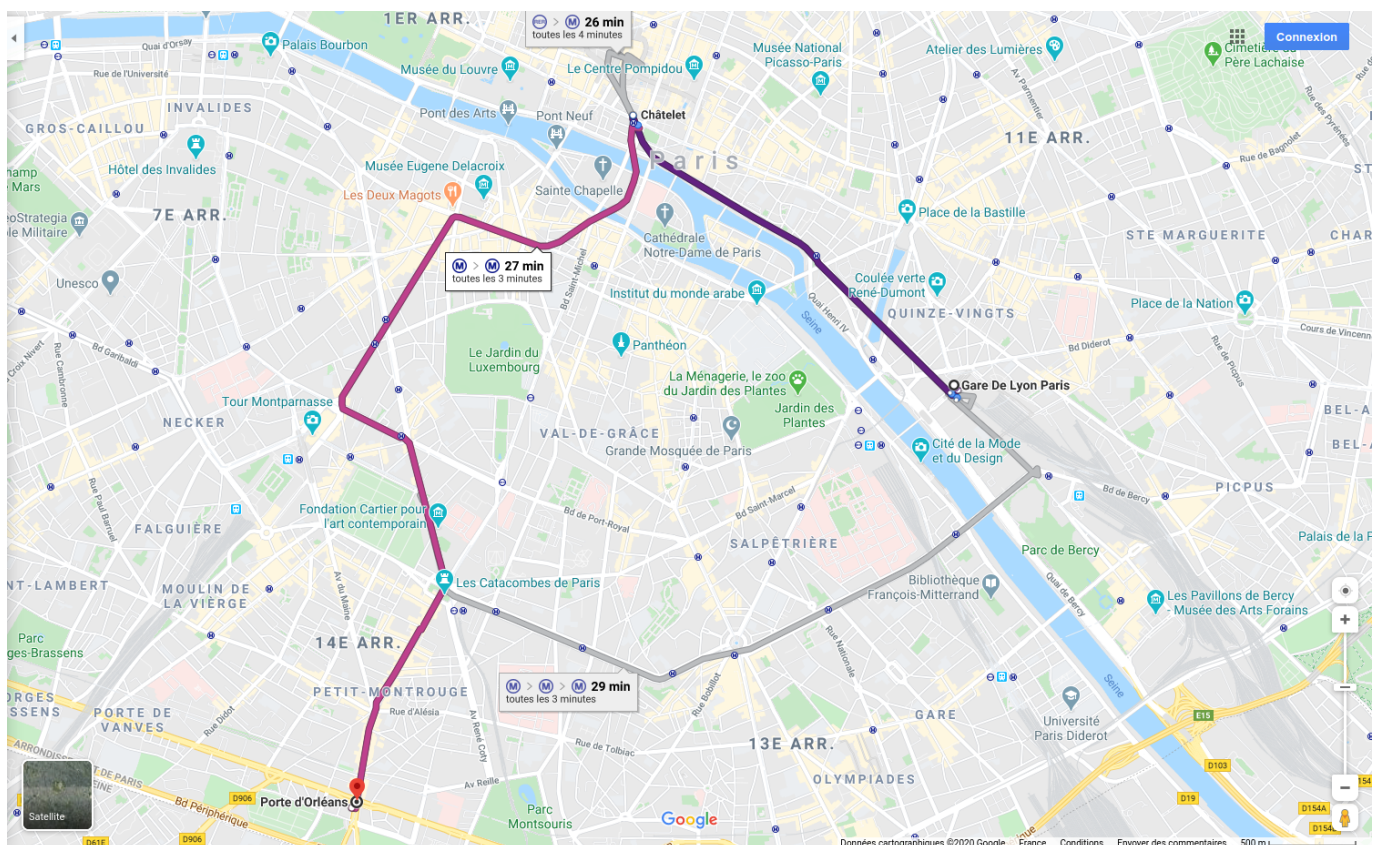

To reach the metro station (line 4) Porte d'Orléans

From Lyon train station

Travel time : 27 mn

1 change of metro only

- **Gare de Lyon**
Take line **M 14** towards Mairie de Saint-Ouen
- Change at **Châtelet**, to take line **M 4** towards Bagneux Lucie Aubrac
- Get off at **Porte d'Orléans** station

- From **Porte d'Orléans** station, follow **Exit 6 (Rue de la Légion Etrangère)**, then cross the square.