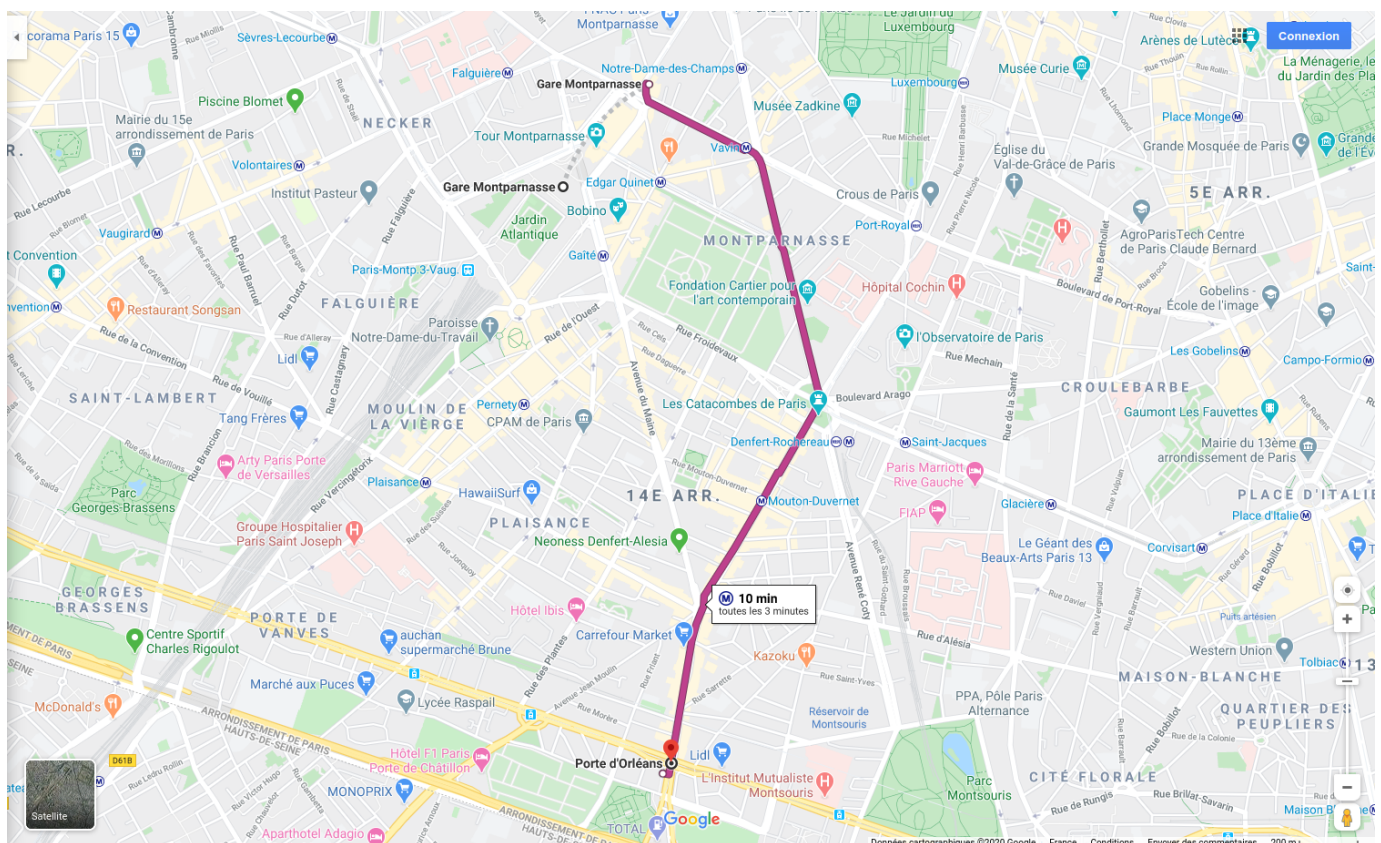

To reach the metro station (line 4) Porte d'Orléans

From Montparnasse train station

Travel time: 10 mn

No metro change

- **Gare Montparnasse**

Take line **M 4** towards Bagneux Lucie Aubrac

Get off at **Porte d'Orléans** station

- From **Porte d'Orléans** station, follow **Exit 6 (Rue de la Légion Etrangère)**, then cross the square.