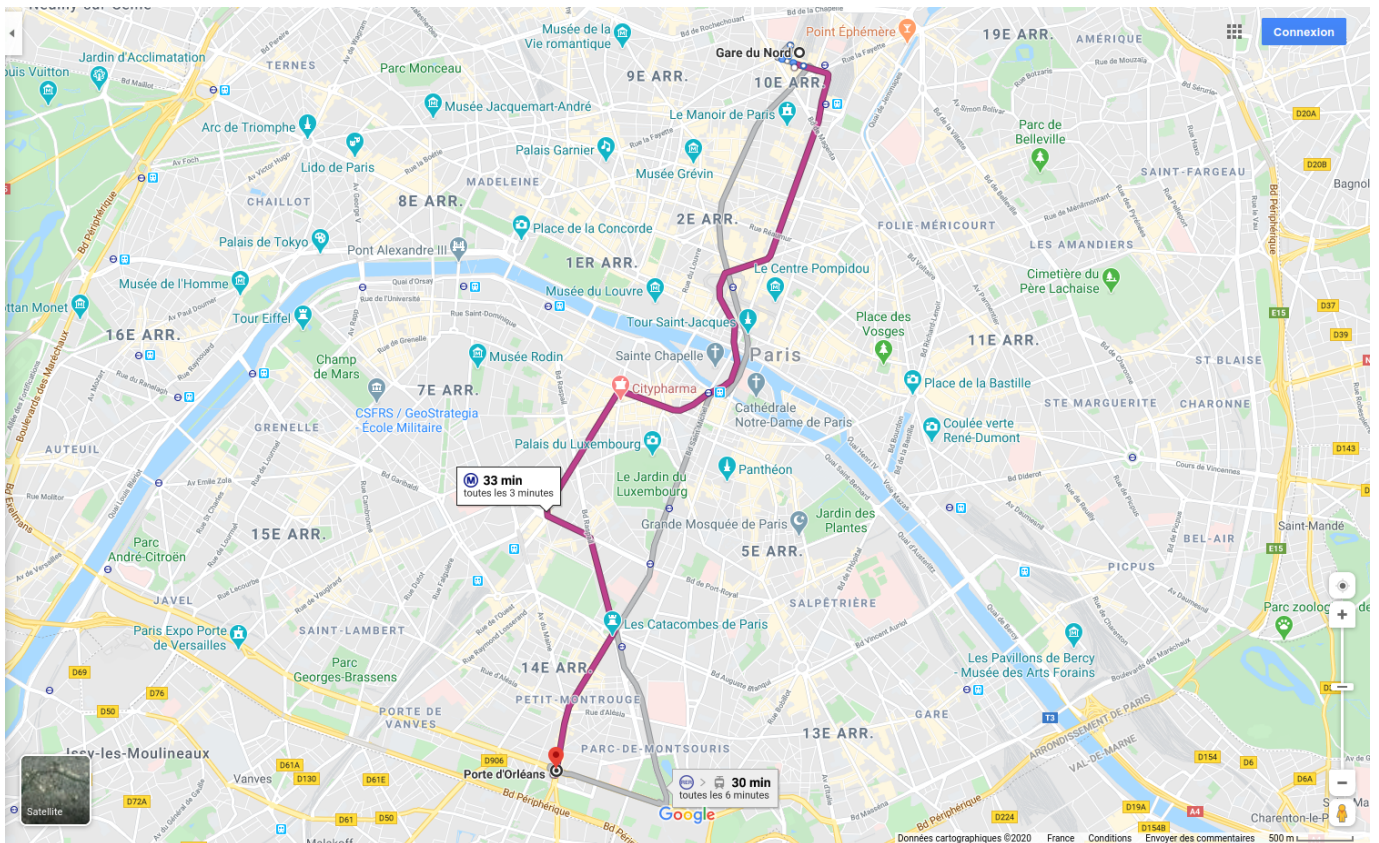

To reach the metro station (line 4) Porte d'Orléans

From North Railway Station (Gare du Nord)

Travel time: 33 mn

No metro change

- **Gare du Nord**
Take line **M4** towards Bagneux Lucie Aubrac

Get off at **Porte d'Orléans** station

- From **Porte d'Orléans** station, follow **Exit 6 (Rue de la Légion Etrangère)**, then cross the square.