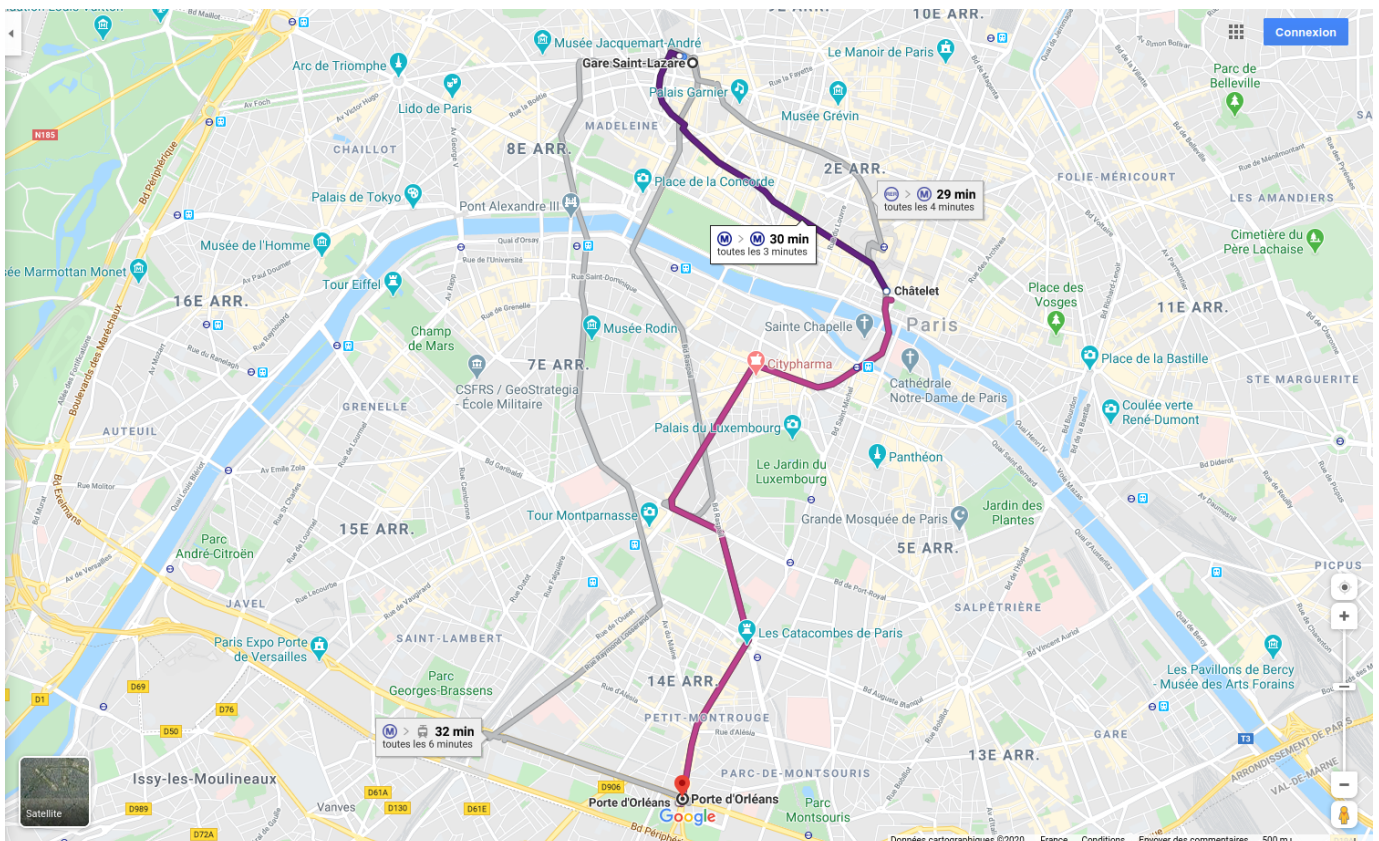

To reach the metro station (line 4) Porte d'Orléans

From Saint Lazare train station

Travel time: 30 mn

1 change of metro only

- **Gare Saint Lazare**
Take line **M 14** towards Olympiades
- Change at **Châtelet**, to take line **M 4** towards Bagneux Lucie Aubrac
- Get off at **Porte d'Orléans** station

- From **Porte d'Orléans** station, follow **Exit 6 (Rue de la Légion Etrangère)**, then cross the square.